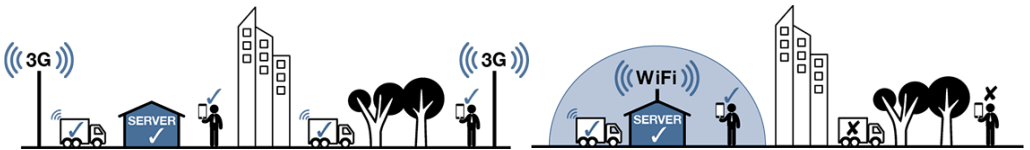

Mobile Digital Recording

Brigade's MDR range includes four-channel mobile DVR with a 500Gb hard drive and eight-channel, 1TB models. Both four and eight-channel vehicle recorders include models with WiFi and/or 3G connectivity capabilities, allowing data to be accessed from the recorder without physically having to go to the vehicle.

Recording Features

- Records from up to eight cameras simultaneously
- Up to 1862 hours recording time
- Pre- and post-trigger recording of up to 30 minutes preceding or following an incident
- Simultaneous mirror-recording onto an in-built SD card, meaning there is always back-up of footage
- Built-in GPS for recording speed and location
- Eight configurable trigger inputs
- Audio functionality with high quality compression
- Motion detection for capturing footage when the vehicle is unattended
- G-sensor provides impact, acceleration and braking data
- Supports High Definition (AHD) cameras
- Interchangeable hard drive units

WiFi and/or 3G/4G recorder connectivity features:

- Download data without physically going to the vehicle(s).
- Set-up automatic download of data (triggered events) to a secure MDR server when in range of MDR Wi-Fi.
- Stream data remotely via 3G/4G network.
- Real-time GPS tracking via 3G/4G network (providing vehicle has 3G/4G signal).
- Immediate notification of triggered events via 3G/4G network
- Mobile App to access live views, vehicle locations, create snapshots and receive alerts.

Please visit our website for more information, individual specifications, and to view our full range of safety solutions.

brigade-inc.com